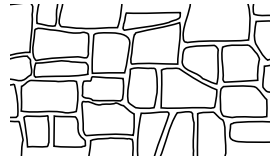

# ■ Stencil Pattern **Range**

**Running Bond**  
Brick Size 226 x 105mm

**Cobblebrick**  
Av. Brick Size 230 x 140mm

**Bushrock**  
Av. Brick Size 230 x 225mm

**European Fan**  
Av. Brick Size 130 x 100mm

**Original Herringbone**  
Av. Brick Size 195 x 90mm

**Flagstone**  
Av. Brick Size 250 x 180mm

**Tile 300**  
Tile Size 264 x 264mm

**Keystone**  
Av. Brick Size 200 x 150mm

Sizes are approximated.

(Av) = sizes within the stencil pattern may vary, therefore the average size is an indication only.

Note: These patterns can be used for new and existing concrete solutions

**Cobble Rosette**  
Diameter 1.6m  
Av. Brick Size 165 x 78mm

**Cobble Header**  
Brick Size 195 x 130mm

**Bushrock Header**  
Av. Brick Size 180 x 100mm

**Star Compass**  
Diameter 1.6m (N,S,E,W Letters Available)

**Edge Brick Header**  
Brick Size 225 x 105mm

**Soldier Course**  
Av. Brick Size 195mm x 105mm

**300 Tile Header**  
Brick Size 265 x 265mm

Sizes are approximated.